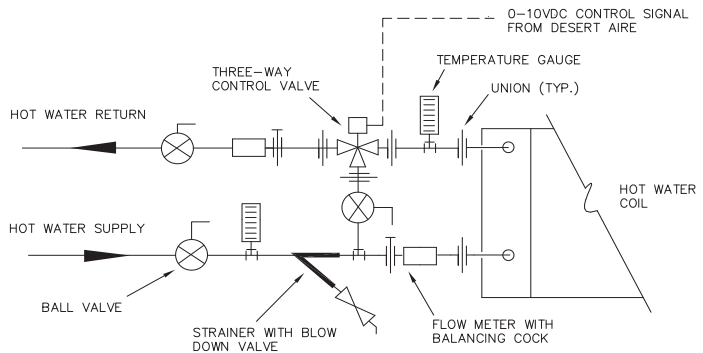

HWC Design Inputs

The coil is selected for each customer's particular application based on the following criteria:

- **Entering water temperature (EWT), typically between 140°F and 180°F**
- **Leaving water temperature (LWT), typically 20 degrees less than the EWT**
- **MBH capacity desired**
- **Entering air temperature (EAT), winter design for your area**
- **Leaving air temperature (LAT), typically neutral to a maximum of 100°F**
- **GPM flow rate desired**
- **If there are fluid pressure drop restrictions to be aware of.**
- **Type and concentration of glycol used**

For freeze protection Desert Aire uses a capillary type temperature sensor which is attached across the down-stream face of the coil. Freezestat is set at 38°F with an auto reset switch. If engaged the unit controls would respond by closing the outdoor air damper, open the hot water coil valve 100%, and log the alarm on the controller.

To size the control valve, please provide a qualified vendor the water temperature, flow rate (gpm) and the requirement for a 0 to 10VDC signal and they will select the appropriate valve to purchase.

Optional ElectroFin® coil coating is available.

Figure 1 - Hot Water Piping Detail

OPTIMIZING SOLUTIONS THROUGH SUPERIOR DEHUMIDIFICATION TECHNOLOGY

N120 W18485 Friestadt Road, Germantown, WI 53022 sales@desert-aire.com

Ph: (262) 946-7400 - www.desert-aire.com