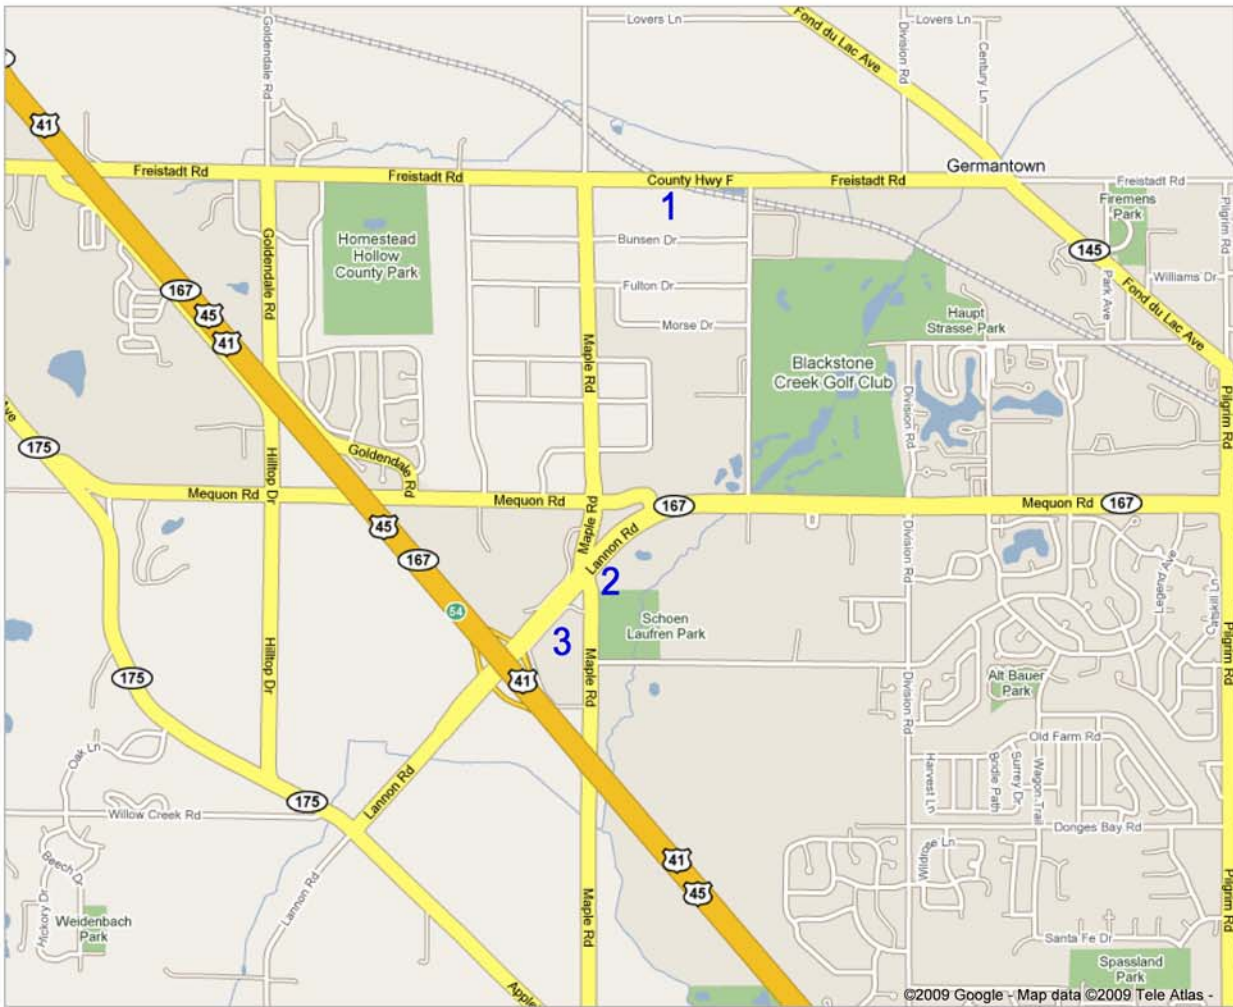

Driving directions to Freistadt Rd, Germantown, WI 53022
 31.0 mi – about 39 mins

1. Head **west** on **MKE** 0.2 mi
2. Take the ramp onto **Airport Spur Rd/WI-119 W** 1.3 mi
3. Take the **I-94** exit toward **Milwaukee/I-894** 174 ft
4. Continue toward **I-94 W** and merge onto **I-94 W** 1.5 mi
5. Take exit **316** on the **left** to merge onto **I-43 S/I-894 W** toward **Madison/Fond du Lac**
Continue to follow **I-894 W** 9.6 mi
6. Continue on **US-45 N** 15.6 mi
7. Take exit **54** for **WI-167/Lannon Rd** toward **Mequon Rd/Y** 0.2 mi
8. Keep **right** at the fork, follow signs for **Mequon Rd** and merge onto **Lannon Rd/WI-167** 0.3 mi
9. Slight **left** to stay on **Lannon Rd/WI-167** 433 ft
10. Turn **left** at **Maple Rd** 1.2 mi
11. Turn **right** at **Freistadt Rd** 1.0 mi

1. Desert Aire
2. Country Inn and Suites
3. AmericInn Lodge

- Both hotels are visible from Lannon Road and have entrances off Maple Road.
- The entrance for the AmericInn Lodge is south of the entrance for the Country Inn and Suites and wraps around the Kwik Trip gas station on the south west corner of the intersection of Lannon and Maple Road.
- Both hotels are located within minutes of Desert Aire.